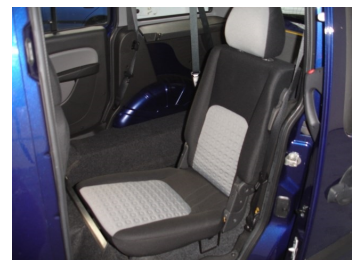

2010(60) Fiat Doblo Dynamic WAV Wheelchair Scooter
Access

£4,795 NO VAT

Engine: Petrol
Body: Wheel Chair Access
Gearbox: 5-Speed
Capacity: 1368cc
Colour: Blue
Mileage: 38,000
CO²: 168g/km
MPG: 37.2mpg
Top Speed: 90mph
BHP: 76bhp
Insurance Grp: 9D
Mymobilityvehicles.
 Brede
 Rye
 East Sussex, TN31 6DY

FULL SERVICE HISTORY	16" ALLOYS
AIR CONDITIONING	ELECTRIC FRONT WINDOWS
ELECTRIC MIRRORS	12 MONTHS MOT
12 MONTHS NATIONWIDE WARRANTY	DELIVERY
ELECTRIC REEL RESTRAINTS	HPI CHECKED
WINCH	GM CONVERSION

WHEELCHAIR SCOOTER ACCESSIBLE WAV