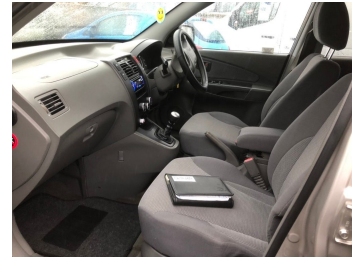

SOMERSET MOTOR EXCHANGE

2006(06) Hyundai Tucson GSI DRTD 4WD 5-Door

£2,295

Engine: Diesel

Body: Estate

Gearbox: 6-Speed

Capacity: 1991cc

Colour: Silver

Mileage: 123,000

CO²: 187g/km

BHP: 138bhp

Insurance Grp: 25D

Somerset Motor Exchange

Bridgwater Road
Lymsham
Weston-Super-Mare
North Somerset,

AIR CONDITIONING	POWER STEERING
TRACTION CONTROL	ADJUSTABLE STEERING COLUMN
ABS	TWIN AIR BAGS
SIDE AIR BAGS	IMMOBILISER
REMOTE CENTRAL LOCKING	LOCKING WHEEL NUTS
ELECTRIC WINDOWS	ELECTRIC MIRRORS
ISOFIX	RADIO
CD PLAYER	HEAD RESTRAINTS
FOLDING REAR SEATS	ELECTRIC SUNROOF
REAR WASH/WIPE	ROOF RAILS
FRONT FOG LAMPS	TOW PACK
METALLIC PAINTWORK	COLOUR CODED BODY