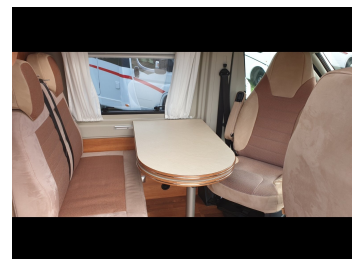

2018(68) Globecar Globescout R Van conversion

£39,995 NO VAT

Engine: Diesel

Gearbox: 6-Speed

Capacity: 2300cc

Mileage: 2,295

BHP: 150bhp

Length: 5990mm

Width: 2200mm

Height: 2690mm

Laden Weight: 3500kg

Southwest Motorhomes

Unit 1 Southfields Enterprise

Park

Jordans Road

Ilminster

Somerset, TA19 9FF

FULL SERVICE HISTORY

This one owner, immaculate, low mileage Globecar Globescout R is available now so start your year with a break. Fantastic storage and well insulated to give all year round use. Massive reduction!! £3955 off.