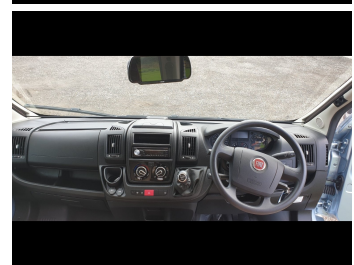

2018(68) Globecar Globescout R Van conversion

£39,995 NO VAT

**Engine:** Diesel

**Gearbox:** 6-Speed

**Capacity:** 2300cc

**Mileage:** 2,295

**BHP:** 150bhp

**Length:** 5990mm

**Width:** 2200mm

**Height:** 2690mm

**Laden Weight:** 3500kg

**Southwest Motorhomes**

Unit 1 Southfields Enterprise

Park

Jordans Road

Ilminster

Somerset, TA19 9FF

FULL SERVICE HISTORY

This one owner, immaculate, low mileage Globecar Globescout R is available now so start your year with a break. Fantastic storage and well insulated to give all year round use. Massive reduction!! £3955 off.