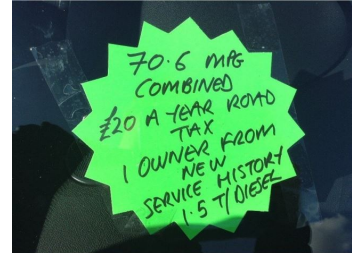

swalecarshop

2011(61) Renault Clio 1.5 dCi FAP Expression 3dr

£2,695

**Engine:** Diesel  
**Body:** Hatchback  
**Gearbox:** Manual  
**Capacity:** 1500cc  
**Colour:** White  
**Mileage:** 113,000  
**CO<sup>2</sup>:** 106g/km  
**MPG:** 70.6mpg  
**Top Speed:** 108mph  
**BHP:** 88bhp  
**Insurance Grp:** 13E

**Swale Car Shop**  
 St Michaels Road  
 Sittingbourne  
 Kent, ME10 3DN

SERVICE HISTORY	IMMOBILISER
ALARM	REMOTE CENTRAL LOCKING
POWER STEERING	ELECTRIC WINDOWS
TRIP COMPUTER	CD PLAYER
RADIO	FOLDING REAR SEATS
HEAD RESTRAINTS	

70.6 MPG COMBINED £20 A YEAR ROAD TAX 1 OWNER FROM NEW SERVICE HISTORY 2 KEYS 12 MONTHS MOT CAR FINANCE SPECIALISTS SWALE CAR SHOP ARE THE LEADING CAR FINANCE EXPERTS IN KENT WE TAKE PRIDE IN THE FACT THAT WE ARRANGE A VERY HIGH PERCENTAGE OF OUR CUSTOMERS CREDIT NEEDS WE CAN ARRANGE FINANCE PACKAGES FOR CUSTOMERS WITH GOOD TO BAD CREDIT WE ARE LINKED TO SEVERAL OF THE UK'S LEADING SUB PRIME LENDERS IF ANY ONE CAN ARRANGE YOUR CREDIT AT THE BEST RATES POSSIBLE WE CAN This car will have a multi point pre delivery inspection before delivery. We are only a 5 minute walk from Sittingbourne train station which has regular services to all the Medway towns and is just over 1 hour from London (...)