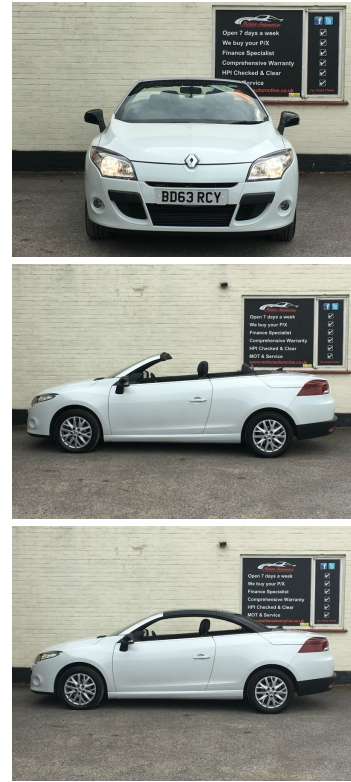

2014(63) Renault Megane 1.5 Dci Dynamique Tomtom Energy Ss

£8,250

Engine: Diesel
Body: Convertible
Gearbox: 6-Speed
Capacity: 1598cc
Colour: Snow White
Mileage: 29,850
CO²: 115g/km
MPG: 64.2mpg
Top Speed: 127mph
BHP: 130bhp
Insurance Grp: 22E
Motion Automotive
 18 Spur Road
 Quarry Lane
 Chichester
 West Sussex, PO19 8PR

FULL SERVICE HISTORY	16" ALLOYS
AIR CONDITIONING	BLUETOOTH
CLIMATE CONTROL	COLOUR SATNAV
IPOD CONNECTIVITY	PANORAMIC SUNROOF
POWERED FOLDING MIRRORS	SATELLITE NAVIGATION
ANTI-THEFT SYSTEM	CENTRAL LOCKING
IMMOBILISER	KEYLESS ENTRY
LOCKING WHEEL NUTS	REMOTE CENTRAL LOCKING
CLOTH UPHOLSTERY	COLOUR CODED INTERIOR
CENTRE ARMREST	HEAD RESTRAINTS
HEIGHT ADJUSTABLE SEAT	RETRACTABLE HEADRESTS
REAR HEADRESTS	ADJUSTABLE STEERING COLUMN
CRUISE CONTROL	MULTI-FUNCTION STEERING WHEEL
PARKING SENSOR	POWER STEERING
TRIP COMPUTER	ABS
AIR BAG	ISOFIX
MULTIPLE AIRBAGS	TWIN AIR BAGS
COLOUR CODED BODY	ELECTRIC RETRACTABLE HARD TOP