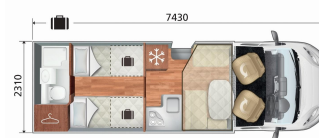

SOLENTMOTORHOMES

2018 Roller Team T-Line 785 with FREE Prestige Plus Pack

£50,995

UK_T-LINE 785

Engine: Diesel
Gearbox: Manual
Capacity: 2287cc
Mileage:
BHP: 130bhp
Length: 7430mm
Width: 2310mm
Height: 2900mm
Laden Weight: 3500kg
Solent Motorhomes
5 Upton Road
Poole
Dorset, BH17 7AA

FULL SERVICE HISTORY

Now with Solent's Prestige Plus Pack included. The T-Line 785 is generous with storage, offering Plenty of cupboards above and storage under the beds. The twin beds in a separate bedroom offer privacy and separation from the main living area. Ideal for couples, the 785 also offers a drop down bed, great for children or those surprise guests. For a comfy place to relax and enjoy meals together, the L-shaped dinette provides comfortable and stylish seating. Includes Driver's Pack which benefits from: cab air con, cruise control, multifunction steering wheel, bluetooth connectivity, electrically operated mirrors & passenger airbag. 7.4m long, 2.31m W, 2.9m H, 5 Belts, 5 Berths, 3500kgs, so can be driven on a standard driving licence. Solent's Prestige Plus Pack includes: Dometic Awning with LED lights, Snipe Dome Satellite TV system & TV / DVD and Gaslow LPG system. Flyscreen door, 4 bike rack. 120w Solar panel. Two comfy twin beds, with (...)