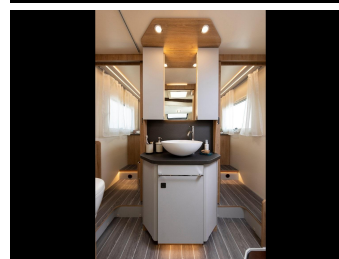

SOLENTMOTORHOMES

2019(W) Roller Team T-Line 740

£54,950

Engine: Diesel

Gearbox: Manual

Capacity: 2287cc

Mileage:

BHP: 130bhp

Length: 7410mm

Width: 2350mm

Height: 2950mm

Unladen Weight: 3160kg

Laden Weight: 3500kg

Solent Motorhomes

5 Upton Road

Poole

Dorset, BH17 7AA

16" ALLOYS

The All new T-LINE 740 a luxurious and smart motorhome. Redesigned for 2019, this T-Line 740 is Manual, The T-Line's have such a fantastic spec, coming with Alloy Wheels, Metallic Cab and new Grey Eco-Leather Upholstery. As standard the motorhome comes complete with a bike rack for four bikes, colour reversing camera, solar panel charging, and dual fuel heating etc. We always order our motorhomes with the essential Driver's Pack which includes: Cab air con, Cruise control, Multifunction steering wheel, Bluetooth connectivity, Electrically operated mirrors & Passenger airbag. The 740 model offers The popular rear island bed with big dimensions. With day and night separation thanks to the sliding doors of the bedroom and toilet. Comfort is assured by an L-shaped dinette and a practical L-shaped kitchen with fridge/freezer. 3 ring gas hob and full oven/grill. Like all T-Lines, extra sleeping is offered by the electrically elevating bed (...)