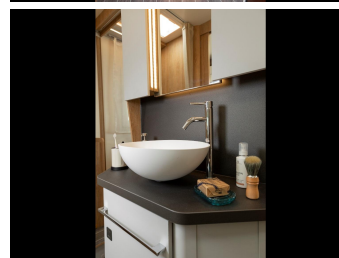

SOLENTMOTORHOMES

2019(W) Roller Team T-Line 740

£54,950

Engine: Diesel

Gearbox: Manual

Capacity: 2287cc

Mileage:

BHP: 130bhp

Length: 7410mm

Width: 2350mm

Height: 2950mm

Unladen Weight: 3160kg

Laden Weight: 3500kg

Solent Motorhomes

5 Upton Road

Poole

Dorset, BH17 7AA

16" ALLOYS

The All new T-LINE 740 a luxurious and smart motorhome. Redesigned for 2019, this T-Line 740 is Manual, The T-Line's have such a fantastic spec, coming with Alloy Wheels, Metallic Cab and new Grey Eco-Leather Upholstery. As standard the motorhome comes complete with a bike rack for four bikes, colour reversing camera, solar panel charging, and dual fuel heating etc. We always order our motorhomes with the essential Driver's Pack which includes: Cab air con, Cruise control, Multifunction steering wheel, Bluetooth connectivity, Electrically operated mirrors & Passenger airbag. The 740 model offers The popular rear island bed with big dimensions. With day and night separation thanks to the sliding doors of the bedroom and toilet. Comfort is assured by an L-shaped dinette and a practical L-shaped kitchen with fridge/freezer. 3 ring gas hob and full oven/grill. Like all T-Lines, extra sleeping is offered by the electrically elevating bed (...)

Call: 01202 801705 | <http://www.solentmotorhomes.co.uk/>