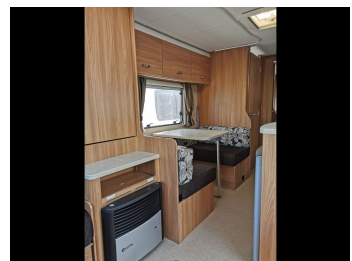

2012 Sprite Major 6

SOLD

**Length:** 7120mm  
**Width:** 2230mm  
**Internal Length:** 5600mm  
**Unladen Weight:** 1234kg  
**Laden Weight:** 1437kg  
**Charmouth Caravans Ltd**  
 Newlands Bridge  
 Charmouth  
 Dorset, DT6 6QZ

BUNK BEDS	SHOWER
CASSETTE TOILET	REAR WASHROOM
DOUBLE BED	HAND BASIN
PORTA POTTI	WARDROBE
SUNBLIND	3-WAY FRIDGE
GRILL	FRIDGE FREEZER
OVEN	SIDE KITCHEN
TV DIRECTIONAL AERIAL	CD PLAYER
6 MONTHS WARRANTY	ALLOY WHEELS
WATER PUMP	STABILISER HITCH
LARGE ROOF LIGHT	