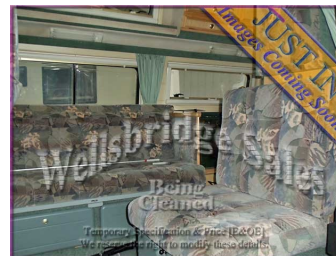

1999(V) Auto-Sleepers Symbol (Peugeot)

£15,995

Engine: Diesel

Gearbox: Manual

Capacity: 2446cc

Mileage: 39,591

BHP: 85bhp

Insurance Grp: 17D

Length: 5200mm

Width: 2200mm

Height: 2750mm

Internal Width: 2024mm

Unladen Weight: 1725kg

Wellsbridge Motorhomes

Ramsey Forty Foot

Ramsey

Huntingdon

Cambridgeshire, PE26 2XJ

FULL SERVICE HISTORY

240/12V

TV POINT

MANUALS PACK

FULL SERVICE HISTORY

COOKER

FRIDGE/ICEBOX

A 2 berth RHD Manual 2.5D Hi-Top Camper-Van (1999) with PAS, rear metal step board. Passengers swivel seat, over-cabin storage, cabin curtains, radio/tape player. Central area with a side facing sofa, a forward facing seat with seat belt and a small removable table. The rear kitchen has a fitted gas cooker with 3 gas hobs, fridge with ice box, sink and drainer, drawer and cabinets. Rear washroom with a shower, sink, wc and mirrored cabinet. Side and rear access doors, curtains, screens and blinds, large roof-light, carpeted flooring, ample storage. Carver heating, strip lighting, 240/12V, Tv point. Manuals in vehicle. Full service history. Length:5.2m, Width:2.2m, Height:2.75m. GVW:3250kg(hpi).