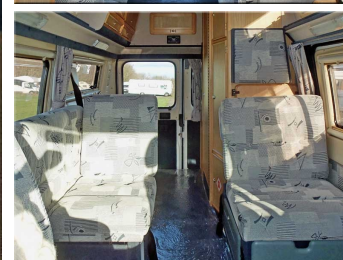

2003(53) Auto-Sleepers Symbol (Peugeot)

SOLD

Engine: Turbo Diesel

Gearbox: Manual

Capacity: 2178cc

Mileage: 49,527

BHP: 99bhp

Insurance Grp: 11A

Length: 5200mm

Width: 2100mm

Height: 2800mm

Unladen Weight: 1865kg

Wellsbridge Motorhomes

Ramsey Forty Foot

Ramsey

Huntingdon

Cambridgeshire, PE26 2XJ

SERVICE HISTORY

240/12V

TV POINT

SERVICE HISTORY

FRIDGE/ICEBOX

2 SINGLE BEDS

RADIO/CD

MANUALS PACK

COOKER

A 2+2 berth RHD Manual 2.2TD Hi-Top Camper-Van (2003) with PAS, rear step board, remote central locking. Driver and passenger swivel seats, cabin curtains, electric windows and mirrors, radio/CD player. 2 single forward facing seats with seat belts and 2 removable tables (1 long, 1 small), slide bars convert the seats to 2 single beds or a double bed. Upper platform boards for storage or could sleep 2 small people. The rear kitchen has a fully fitted gas cooker with 3 gas hobs, fridge with ice box, sink & drainer, drawer & cabinets. Rear washroom with a shower, sink, wc, mirrored cabinet. Side and rear access doors, curtains, screens and blinds, large roof-light, carpeted flooring, ample storage, small wardrobe. Heating, (...)