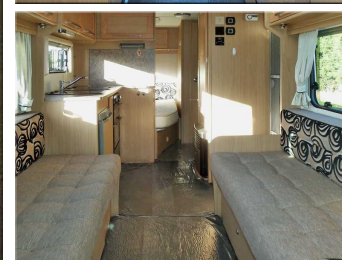

2011(61) Eddis Autoquest Suntor 155 (Peugeot)

SOLD

Engine: Turbo Diesel

Gearbox: Manual

Capacity: 2200cc

Mileage: 17,519

Length: 7400mm

Width: 2350mm

Height: 3000mm

Unladen Weight: 2000kg

Wellsbridge Motorhomes

Ramsey Forty Foot

Ramsey

Huntingdon

Cambridgeshire, PE26 2XJ

SERVICE HISTORY

KITCHEN SINK

A 4 berth RHD Manual 2.2TD Coach-built Motorhome (2011) with PAS, awning, Tv aerial, remote central locking, external hand rail. Swivel seats, drivers airbag, over-cabin storage, cabin blinds & curtains, electric windows & mirrors, radio/CD player. Central lounge/dining area with 2 side facing sofas and removable table. The side kitchen has a 3 burner gas hob, grill & oven, fridge with ice box, sink & cabinets. Compact rear washroom with a shower, wc and shelf. Rear bedroom with a concertina dividing door, a fixed double bed, corner sink with mirror. Curtains, screens and blinds, large roof-light, carpet & lino flooring, ample storage, wardrobe, door fly screen. Truma Ultrastore heating, spot & strip lighting, ceiling light, (...)