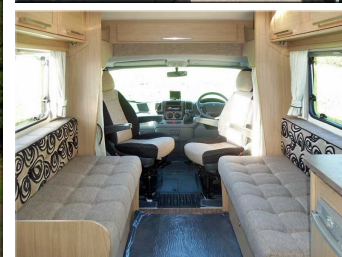

2011(61) Eddis Autoquest Suntor 155 (Peugeot)

SOLD

Engine: Turbo Diesel

Gearbox: Manual

Capacity: 2200cc

Mileage: 17,519

Length: 7400mm

Width: 2350mm

Height: 3000mm

Unladen Weight: 2000kg

Wellsbridge Motorhomes

Ramsey Forty Foot

Ramsey

Huntingdon

Cambridgeshire, PE26 2XJ

SERVICE HISTORY

ELECTRIC DOORSTEP

RADIO/CD

MANUALS PACK

FRIDGE/ICEBOX

CABIN BLINDS

240/12V

TV POINT

SERVICE HISTORY

KITCHEN SINK

A 4 berth RHD Manual 2.2TD Coach-built Motorhome (2011) with PAS, awning, Tv aerial, remote central locking, external hand rail. Swivel seats, drivers airbag, over-cabin storage, cabin blinds & curtains, electric windows & mirrors, radio/CD player. Central lounge/dining area with 2 side facing sofas and removable table. The side kitchen has a 3 burner gas hob, grill & oven, fridge with ice box, sink & cabinets. Compact rear washroom with a shower, wc and shelf. Rear bedroom with a concertina dividing door, a fixed double bed, corner sink with mirror. Curtains, screens and blinds, large roof-light, carpet & lino flooring, ample storage, wardrobe, door fly screen. Truma Ultrastore heating, spot & strip lighting, ceiling light, (...)