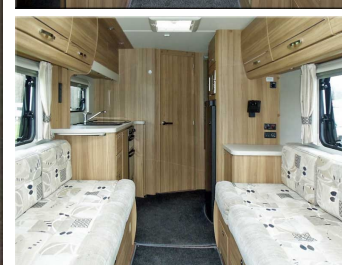

2015(15) Eddis Majestic 175

SOLD

**Engine:** Turbo Diesel  
**Gearbox:** 6-Speed  
**Capacity:** 2198cc  
**Mileage:** 5,398  
**BHP:** 150bhp  
**Length:** 7200mm  
**Width:** 2400mm  
**Height:** 2850mm  
**Laden Weight:** 3500kg

**Wellsbridge**  
 Ramsey Forty Foot  
 Ramsey  
 Huntingdon  
 Cambridgeshire, PE26 2XJ

FULL SERVICE HISTORY

240/12V

AIR BAGS

END WASHROOM

A 2 berth RHD 6 Speed Manual 2.2TD Lo-Profile Coach-built Motorhome (2015) with PAS, solar panel, awning, cruise control & remote central locking. Panoramic sunroof, cab air-con, swivel seats, airbags, over-cabin storage, cabin curtains, electric windows and mirrors and radio/CD player. Central lounge/dining area with 2 side facing sofas and a removable table. Central/rear kitchen with a flush mounted hob (1 elec & 3 gas hobs), grill & oven, microwave oven, fridge/freezer, sink, drawers & cabinets. End/rear washroom with a shower cubicle, sink, wc, cabinets, mirror and wardrobe. Curtains, screens and blinds, large roof-light, carpet & lino, ample storage, door fly screen. Ceiling fan, Whale heating, spot lighting, 240/12V, Tv point & bracket on wall, electric doorstep Paperwork and manuals in vehicle. Full service history. One Owner from New. Length:7.2m. Width:2.4m. (...)