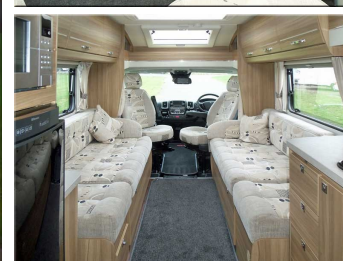

2015(15) Elddis Majestic 175

SOLD

Engine: Turbo Diesel

Gearbox: 6-Speed

Capacity: 2198cc

Mileage: 5,398

BHP: 150bhp

Length: 7200mm

Width: 2400mm

Height: 2850mm

Laden Weight: 3500kg

Wellsbridge Motorhomes

Ramsey Forty Foot

Ramsey

Huntingdon

Cambridgeshire, PE26 2XJ

FULL SERVICE HISTORY

240/12V

AIR BAGS

END WASHROOM

A 2 berth RHD 6 Speed Manual 2.2TD Lo-Profile Coach-built Motorhome (2015) with PAS, solar panel, awning, cruise control & remote central locking. Panoramic sunroof, cab air-con, swivel seats, airbags, over-cabin storage, cabin curtains, electric windows and mirrors and radio/CD player. Central lounge/dining area with 2 side facing sofas and a removable table. Central/rear kitchen with a flush mounted hob (1 elec & 3 gas hobs), grill & oven, microwave oven, fridge/freezer, sink, drawers & cabinets. End/rear washroom with a shower cubicle, sink, wc, cabinets, mirror and wardrobe. Curtains, screens and blinds, large roof-light, carpet & lino, ample storage, door fly screen. Ceiling fan, Whale heating, spot lighting, 240/12V, Tv point & bracket on wall, electric doorstep Paperwork and manuals in vehicle. Full service history. One Owner from New. Length:7.2m. Width:2.4m. (...)