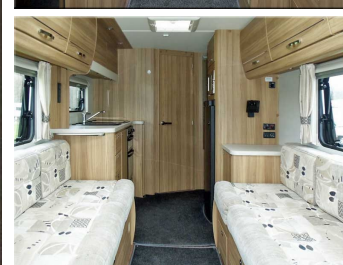

2015(15) Elddis Majestic 175

SOLD

Engine: Turbo Diesel

Gearbox: 6-Speed

Capacity: 2198cc

Mileage: 5,398

BHP: 150bhp

Length: 7200mm

Width: 2400mm

Height: 2850mm

Laden Weight: 3500kg

Wellsbridge Motorhomes

Ramsey Forty Foot

Ramsey

Huntingdon

Cambridgeshire, PE26 2XJ

FULL SERVICE HISTORY

240/12V

AIR BAGS

END WASHROOM

A 2 berth RHD 6 Speed Manual 2.2TD Lo-Profile Coach-built Motorhome (2015) with PAS, solar panel, awning, cruise control & remote central locking. Panoramic sunroof, cab air-con, swivel seats, airbags, over-cabin storage, cabin curtains, electric windows and mirrors and radio/CD player. Central lounge/dining area with 2 side facing sofas and a removable table. Central/rear kitchen with a flush mounted hob (1 elec & 3 gas hobs), grill & oven, microwave oven, fridge/freezer, sink, drawers & cabinets. End/rear washroom with a shower cubicle, sink, wc, cabinets, mirror and wardrobe. Curtains, screens and blinds, large roof-light, carpet & lino, ample storage, door fly screen. Ceiling fan, Whale heating, spot lighting, 240/12V, Tv point & bracket on wall, electric doorstep Paperwork and manuals in vehicle. Full service history. One Owner from New. Length:7.2m. Width:2.4m. (...)