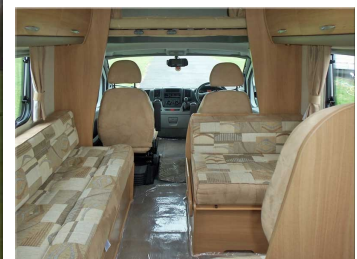

2009(09) Swift Sundance 590RS (Fiat)

£27,995

Engine: Turbo Diesel

Gearbox: Manual

Capacity: 2198cc

Mileage: 25,435

Length: 6600mm

Width: 2400mm

Height: 3100mm

Laden Weight: 4005kg

Wellsbridge Motorhomes

Ramsey Forty Foot

Ramsey

Huntingdon

Cambridgeshire, PE26 2XJ

SERVICE HISTORY

SERVICE HISTORY

FRIDGE/ICEBOX

A 4/5 berth RHD Manual 2.2TD Coach-built Motorhome (2009) with PAS, awning, Tv aerial, cycle rack and remote central locking. Drivers airbag, over-cabin double bed with curtain divider, cabin blinds, electric windows and mirrors, radio/CD player. Central lounge/dining area with a side facing sofa, 2 forward facing seats with seat belts, 2 rear facing seats and a removable table. Rear washroom with a shower, sink, wc, cabinet and mirror. Rear kitchen with a fully fitted gas cooker (1 elec & 3 gas hobs), microwave oven, fridge with ice box, sink, cutlery drawer and cabinets, wardrobe. Window curtains, screens and blinds, large roof-light, lino flooring, ample storage, door fly (...)