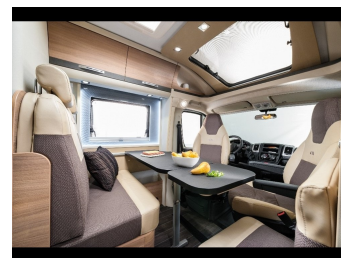

Engine: Diesel

Gearbox: 6-Speed

Mileage:

Length: 5990mm

Width: 2120mm

Height: 2730mm

Southern Motor Home Centre

Brickfields Industrial Estate

Kiln Lane

Bracknell

Berkshire, RG12 1NA

2 BERTH

AWNING LIGHT

HIGH LEVEL BRAKE LIGHT

MAINS HOOK UP

FRESH & WASTE WATER TANKS

PASSENGER AIRBAG

SILVER FACIA DASH

SWIVEL DRIVER SEAT

REMOTE CENTRAL LOCKING (CAB)

BLINDS

3-BURNER HOB

3-WAY FRIDGE

GAS/ELECTRIC WATER HEATER

GAS/ELECTRIC BLOWN AIR HEATING

CASSETTE TOILET

HEKI ROOF LIGHT

REMOVABLE CARPETS

FIXED REAR DOUBLE BED

LOW PROFILE

REAR CORNER STEADIES

GARAGE

LEISURE BATTERY & CHARGER X 2

DRIVER AIRBAG

CAB AIR CON

CAPTAINS SEATS

SWIVEL PASSENGER SEAT

DOUBLE GLAZING

FLYSCREENS

EXTRACTOR

HOT & COLD WATER

SINK

SHOWER

HAND BASIN

PANORAMIC OPENING ROOF LIGHT

READING SPOTLIGHTS

TV BRACKETS X 2

Call: 0800 028 3417 | www.southernmotorhomes.co.uk