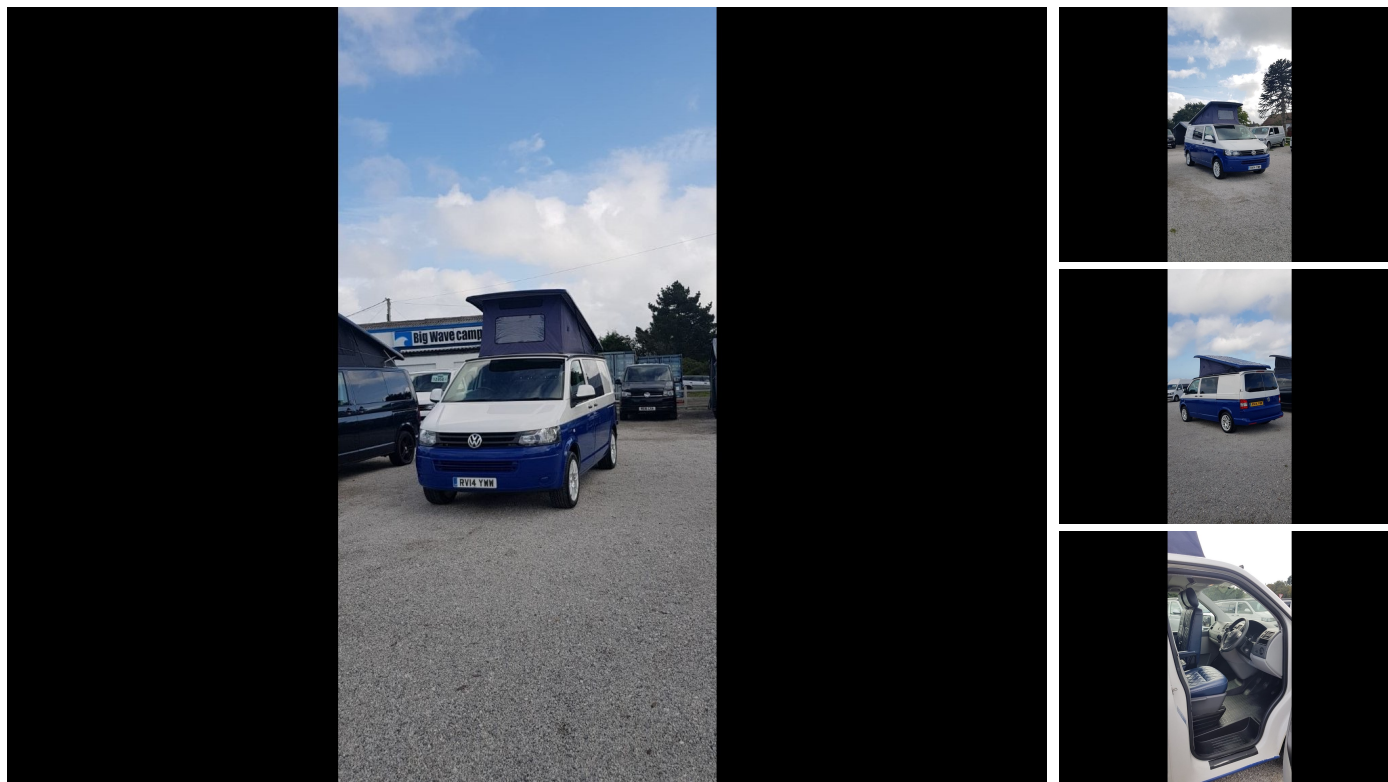

2014(14) Volkswagen Transporter T28 T28 TDi Pv Startline

SOLD

Engine: Diesel

Body: Van

Gearbox: 5-Speed

Capacity: 1968cc

Colour: White

Mileage: 68,000

CO²: 190g/km

MPG: 37.7mpg

Top Speed: 91mph

BHP: 84bhp

Insurance Grp: E

Big Wave Campers Bude

A39 Wainhouse Corner

Bude

Cornwall, EX23 0AZ

RV14 YWW 2014 Transporter T5 Four Berth Pop Top Conversion 68000 Miles Brand new conversion which Includes Top of the range Smev 9222 sink/hob and Crx50 fridge, Insulated and lined with Veltrim, made from lightweight ply, sliding table, Rock n Roll bed, 12v electrics, 240v hook up, Sargent Power Management System, Touch LED lights, Double socket, Double swivel seats, matching upholstery, Hard Wearing Altro Flooring Body Work Fully Colour Coded Brand New Alloys Van In Excellent Condition 12 Months Conversion Warranty £ 21950 (No Vat) Finance Available <http://bit.ly/2uiLZm6> Choice of Decals can be fitted Free of Charge Different styles of Alloys to choose From Wide Range of Upholstery to Choose From For more information or to arrange a viewing please feel free to give us a call on 01288358075 Or Visit our Sales Centre located just outside the beautiful Cornish town of Bude Big Wave Campers Wainhouse Corner A39 Bude EX23 0AZ WWW.Bigwavecampers.co.uk