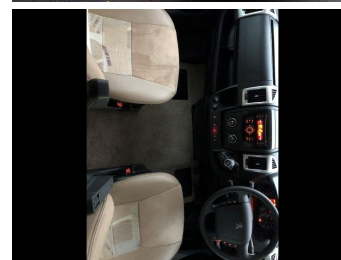

2012(12) Bailey Approach SE 760 760 SE

£33,999

Engine: Diesel

Gearbox: Manual

Capacity: 2300cc

Mileage: 10,000

Coleford Leisure Ltd

Coleford Leisure Ltd

Old Station Way

Coleford

Gloucestershire, GL16 8RE

CASSETTE TOILET

AWNING

BLINDS

HEKI ROOF LIGHT

ON BOARD WATER TANK