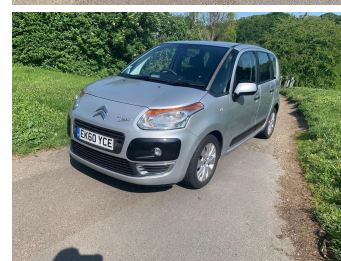

## BEXLEY CAR AND COMMERCIALS

2010(60) Citroen C3 Picasso 1.6 HDi Airream 8v + 5dr (EU 5)

£3,995

**AA**

You're in safe hands  
This dealer has signed our Dealer Promise

**AA**

This dealer has signed up to our **Dealer Promise.**

- Free history check
- 6 months (minimum) MOT
- Free 12 months Breakdown cover

[aacars.com](http://aacars.com)

**Engine:** Common Rail Diesel

**Body:** MPV

**Gearbox:** Manual

**Capacity:** 1600cc

**Colour:** Silver

**Mileage:** 48,000

**CO<sup>2</sup>:** 119g/km

**MPG:** 61.4mpg

**Top Speed:** 108mph

**BHP:** 90bhp

**Insurance Grp:** 11E

**Bexley Car and  
Commercials**

5 Barnehurst Road