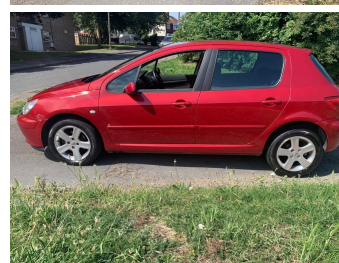

## BEXLEY CAR AND COMMERCIALS

2005(54) Peugeot 307 1.6 HDi S Hatchback 5dr Diesel  
Manual (129 g/km, 110 bhp)

£995

**Engine:** Diesel  
**Body:** Hatchback  
**Gearbox:** Manual  
**Capacity:** 1560cc  
**Colour:** Red  
**Mileage:** 85,493  
**CO<sup>2</sup>:** 129g/km  
**MPG:** 57.7mpg  
**Top Speed:** 117mph  
**BHP:** 107bhp  
**Insurance Grp:** 14A