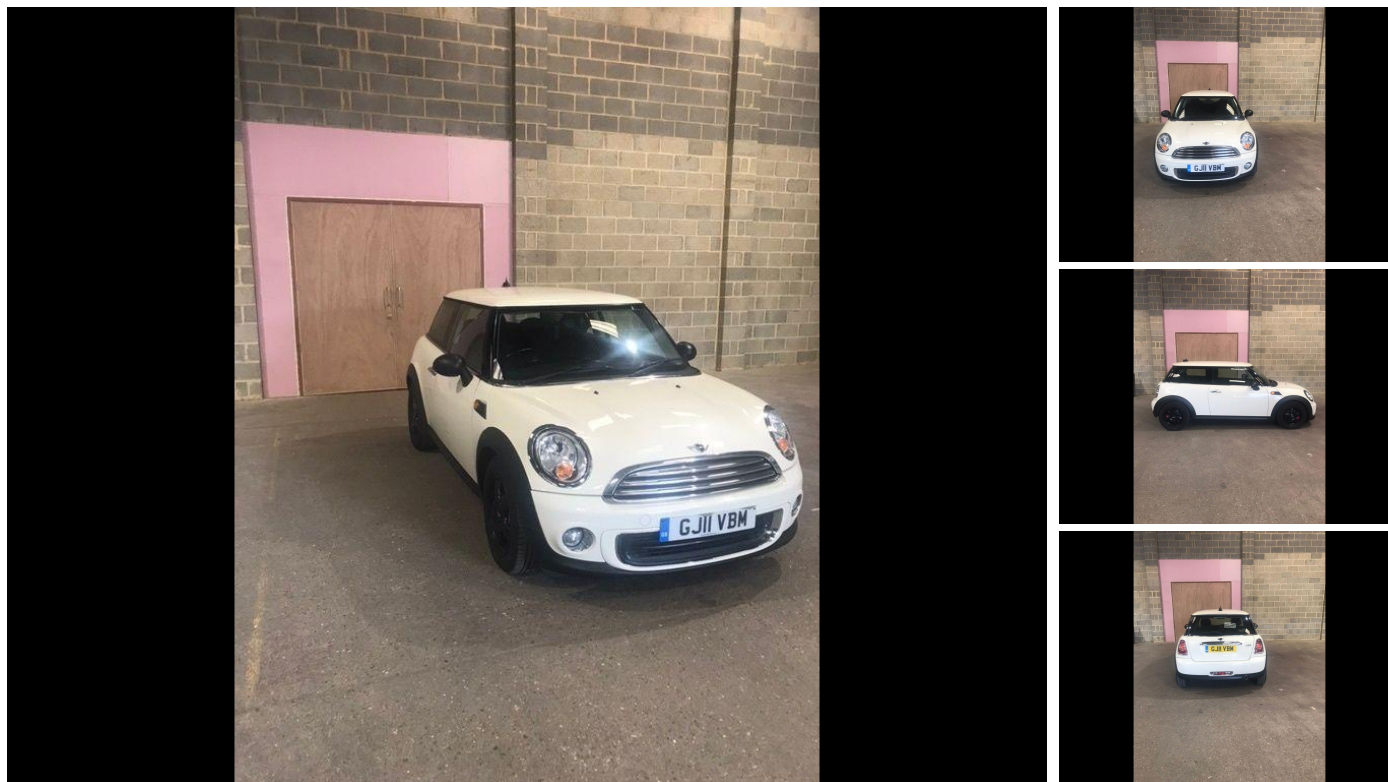

BEXLEY CAR AND COMMERCIALS

2011(11) Mini Hatch 1.6 One (Pepper) 3dr

£3,495

Engine: Petrol

Body: Hatchback

Gearbox: Manual

Capacity: 1598cc

Colour: White

Mileage: 83,000

**Bexley Car and
Commercials**

5 Barnehurst Road

Bexleyheath

Kent,

Six speed gear box long mot outstanding condition throughout service history ready to go

Call: 01322 551491 | <https://www.bexleycarandcommercialsltd.co.uk>