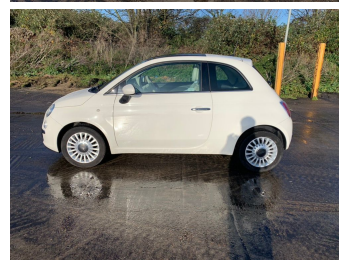

BEXLEY CAR AND COMMERCIALS

2013(13) Fiat 500 1.2 Lounge (s/s) 3dr

£4,995

Engine: Petrol
Body: Hatchback
Gearbox: Manual
Capacity: 1242cc
Colour: White
Mileage: 19,000
CO²: 113g/km
MPG: 58.9mpg
Top Speed: 99mph
BHP: 69bhp
Insurance Grp: 6U

**Bexley Car and
Commercials**
5 Barnehurst Road
Bexleyheath
Kent, DA7 6EY

Immaculate condition inside and out long mot two keys ready to go must be seen

Call: 01322 551491 | <https://www.bexleycarandcommercialsltd.co.uk>