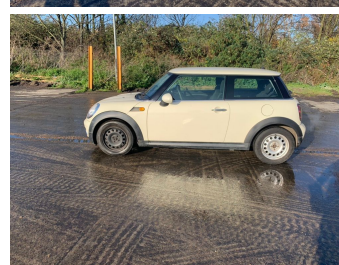

BEXLEY CAR AND COMMERCIALS

2010(10) Mini Hatch 1.6 One 3dr

£3,695

Engine: Petrol
Body: Hatchback
Gearbox: Manual
Capacity: 1598cc
Colour: White
Mileage: 60,000
CO²: 127g/km
MPG: 52.3mpg
Top Speed: 116mph
BHP: 98bhp
Insurance Grp: 13E