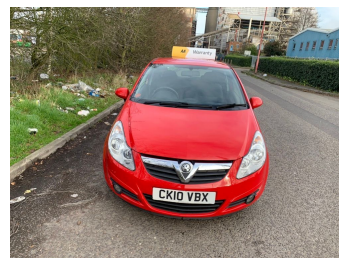

BEXLEY CAR AND COMMERCIALS

2010(10) Vauxhall Corsa 1.2 i 16v Energy 3dr (a/c)

£3,100

Engine: Petrol
Body: Hatchback
Gearbox: Manual
Capacity: 1229cc
Colour: Red
Mileage: 43,000
CO²: 124g/km
MPG: 53.3mpg
Top Speed: 107mph
BHP: 83bhp
Insurance Grp: 6E