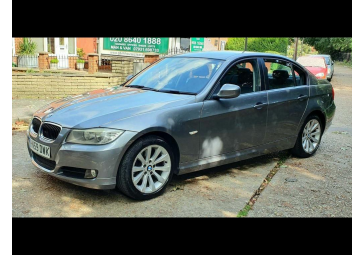

2009(59) BMW 3 Series 2.0 320i SE 4dr

£5,218

Engine: Petrol

Body: Saloon

Gearbox: Manual

Capacity: 2000cc

Colour: Grey

Mileage: 72,947

CO²: 148g/km

MPG: 44.1mpg

Top Speed: 142mph

BHP: 168bhp

Focus Auto Ltd

164 CHESTNUT GROVE

Mitcham

Surrey, CR4 1RB