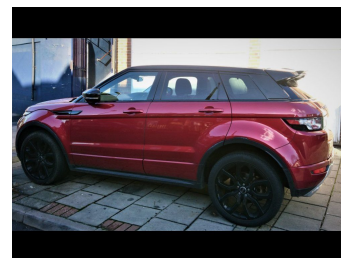

2012(12) Land Rover Range Rover Evoque 2.2 SD4  
Dynamic Lux AWD 5dr

£19,000

**Engine:** Diesel

**Body:** Estate

**Gearbox:** Automatic

**Capacity:** 2179cc

**Colour:** Red

**Mileage:** 60,000

**CO<sup>2</sup>:** 174g/km

**MPG:** 43.5mpg

**Top Speed:** 121mph

**BHP:** 190bhp

**Insurance Grp:** 35E

**Focus Auto Ltd**  
164 CHESTNUT GROVE  
Mitcham  
Surrey, CR4 1RB