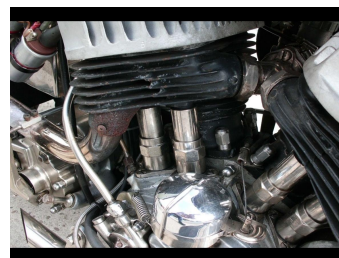

1943 Harley-Davidson 750 WL SIDE VALVE

£13,995

**Gearbox:** Manual

**Capacity:** 750cc

**Colour:** Black

**Mileage:** 138

**Edwin Ferneyhough  
Vehicle Sales**

Rydal Estate,  
Colton Road,  
Rugeley  
Staffordshire, WS15 3HF

Inspected By F H Warr & sons ltd london and confirmed as a 1943 WL model, engine no 43-17347, vin no 43WLA46057 ,Some Service and repair bills ,exempt from Tax and Mot A great looking and sounding bike ( If you would like to see it running check out my F/B page ,edwin ferneyhough vehicle sales,