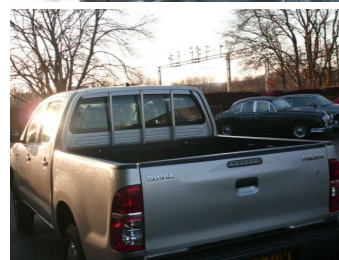

2014(64) Toyota Hi-lux ACTIVE 4X4 D-4D DCB

£10,995 +VAT

Engine: Diesel

Body: Sports Utility Vehicle

Gearbox: 5-Speed

Capacity: 2494cc

Colour: Silver

Mileage: 39,811

CO²: 193g/km

MPG: 38.7mpg

Top Speed: 106mph

BHP: 142bhp

Insurance Grp: 12D

**Edwin Ferneyhough
Vehicle Sales**

Rydal Estate,
Colton Road,
Rugeley
Staffordshire, WS15 3HF

COMPREHENSIVE HISTORY

LOAD LINER ,TOW BAR, LOW MILEAGE