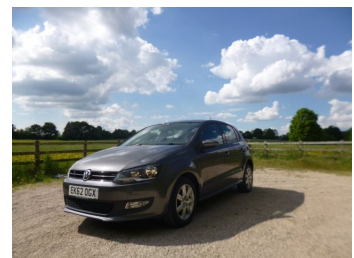

ICKNIELD CAR SALES

Letchworth's Independent Car Dealer
with over 26 years of service

2012(62) Volkswagen Polo 1.4 Match 5dr

SOLD

Engine: Petrol
Body: Hatchback
Gearbox: Manual
Capacity: 1400cc
Colour: Grey
Mileage: 37,000
CO²: 139g/km
MPG: 47.9mpg
Top Speed: 110mph
BHP: 83bhp
Insurance Grp: 9E
Icknield Car Sales
Icknield Way
Letchworth Garden City
Hertfordshire, SG6 4AD

FULL SERVICE HISTORY

ALLOY WHEELS

REMOTE CENTRAL LOCKING

AIR CONDITIONING

ELECTRIC WINDOWS

Really good car. right miles, right spec, right ownership, right colour. High quality VW with a 1.4 petrol engine delivers power smoothly and quietly. 2 private keepers, comes from a nice area. Low mileage. FSH. Supplied with x2 keys, MOT, Up to date servicing and Aftercare package. Black interior, Metallic Grey, Can be easily viewed from the nearby areas of Hitchin Stevenage and Baldock, £6,495, This car comes with, Air Conditioning, Climatic Semi-Automatic Control, Alloy Wheels, Four 6J x 15 Castille with 185/60 R15 Tyres and Anti-Theft Wheel Bolts, Drivers and Front Passengers Whiplash-Optimised Head Restraints, Electric Windows, Front and Rear, Flat Tyre Indicator, Displays Loss in Tyre Pressure, Heat Insulating Tinted Glass 65 Perc. Light Absorbing from B Pillar Backwards, RCD 310 Radio/MP3 Compatible CD Player AUX-in Socket for (...)