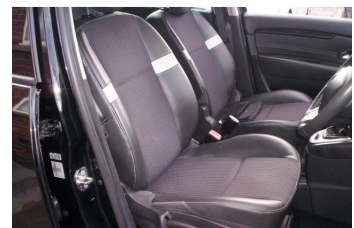

CMC QUEENSFERRY

2011(61) Renault Scenic 1.5 dCi Dynamique Tom Tom 5dr
(Tom Tom)

£3,795

Engine: Diesel
Body: MPV
Gearbox: Manual
Capacity: 1500cc
Colour: Black
Mileage: 69,000
CO²: 128g/km
MPG: 57.6mpg
Top Speed: 112mph
BHP: 110bhp
Insurance Grp: 16E
CMC Queensferry
28B Welsh Road
Garden City
Deeside
Flintshire, CH5 2RA

ALLOY WHEELS

ELECTRIC WINDOWS

AIR CONDITIONING

ELECTRIC MIRRORS

Lovely spec Scenic with a great service record and 2 key cards Black, 2 owners, £3,795, This car comes with, 17in Alloy Wheels, Carminat TomTom, Air Conditioning, 4x15W Radio/CD Bluetooth/Multi Fun. TunePoint, Cruise Control & Speed Limiter, Front Fog Lights, Rear Window Sunblinds, Electric Mirrors, Electric Windows