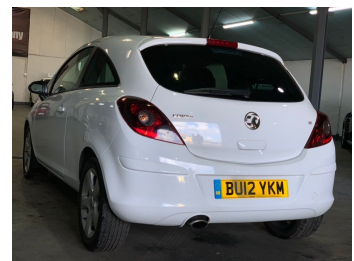

2012 Vauxhall Corsa 1.2 i 16v SXi Hatchback 3dr Petrol  
Manual (129 g/km, 84 bhp)

£2,790

**Engine:** Petrol

**Body:** Hatchback

**Gearbox:** Manual

**Capacity:** 1229cc

**Colour:** White

**Mileage:** 70,000

**The Motor Company**

Unit 1

Park Gate

Tamworth

Staffordshire, B78 2AH

LOVELY CONDITION INSIDE AND OUT.LOOKS GREAT.BEST COLOUR.BLACK SEATS WITH RED STITCHING.LOW MILEAGE WITH FULL SERVICE HISTORY.FRESH MOT GIVEN.IDEAL FIRST CAR.CHEAP INSURANCE AND TAX.SUPERB ON FUEL.GOLD HPI CLEAR.FREE 6 MONTHS WARRANTY TO BE USED AT ANY GARAGE OF YOUR CHOICE .FIRST TO SEE WILL BUY.A CREDIT TO ITS LAST LADY OWNER FOR KEEPING THIS CAR IN GREAT CONDITION AND MAINTAINED.INDOOR SHOWROOM.